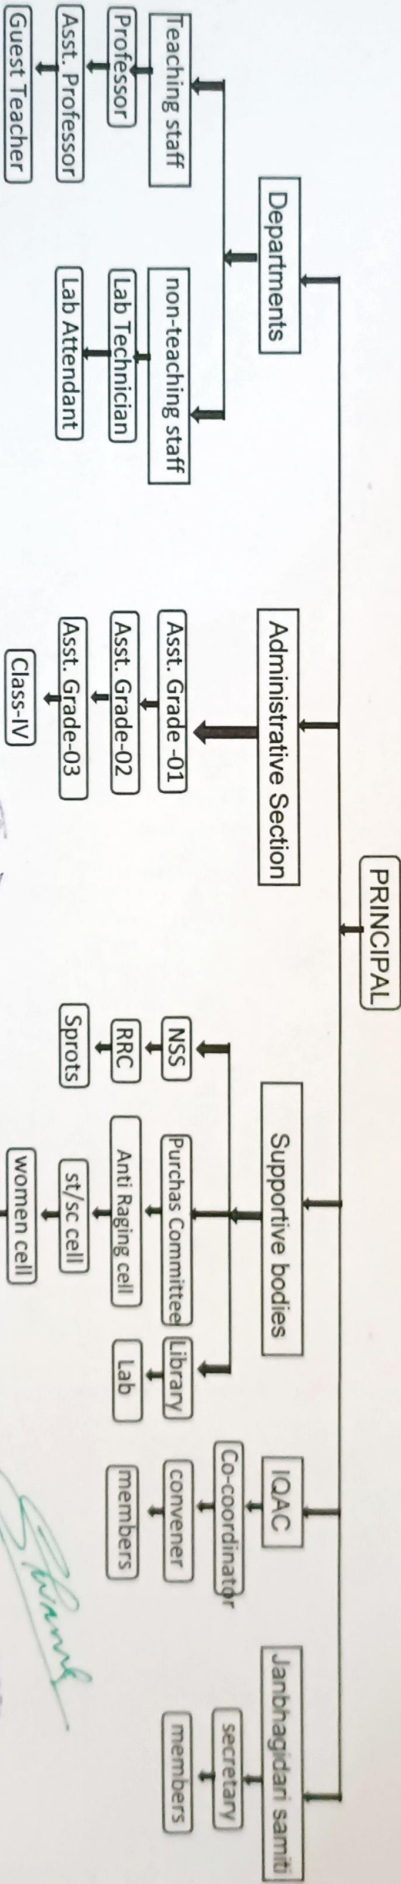

ORGANORGRAM OF THE INSTITUTION-GOVT. COLLEGE BHANPURI

DEPARTMENT OF HIGHER EDUCATION GOVERNMENT OF CHHATTISGARH

REGIONAL ADDITIONAL DIRECTOR BASTAR DIVISION

GOVT. COLLEGE BHANPURI  
 Affiliated to  
 SHAHEED MAHENDRA KARMA UNIVERSITY JAGDALPUR

*S. S. S.*  
 Principal  
 Govt. College Bhanpur  
 Distt Bastar (C.G.)